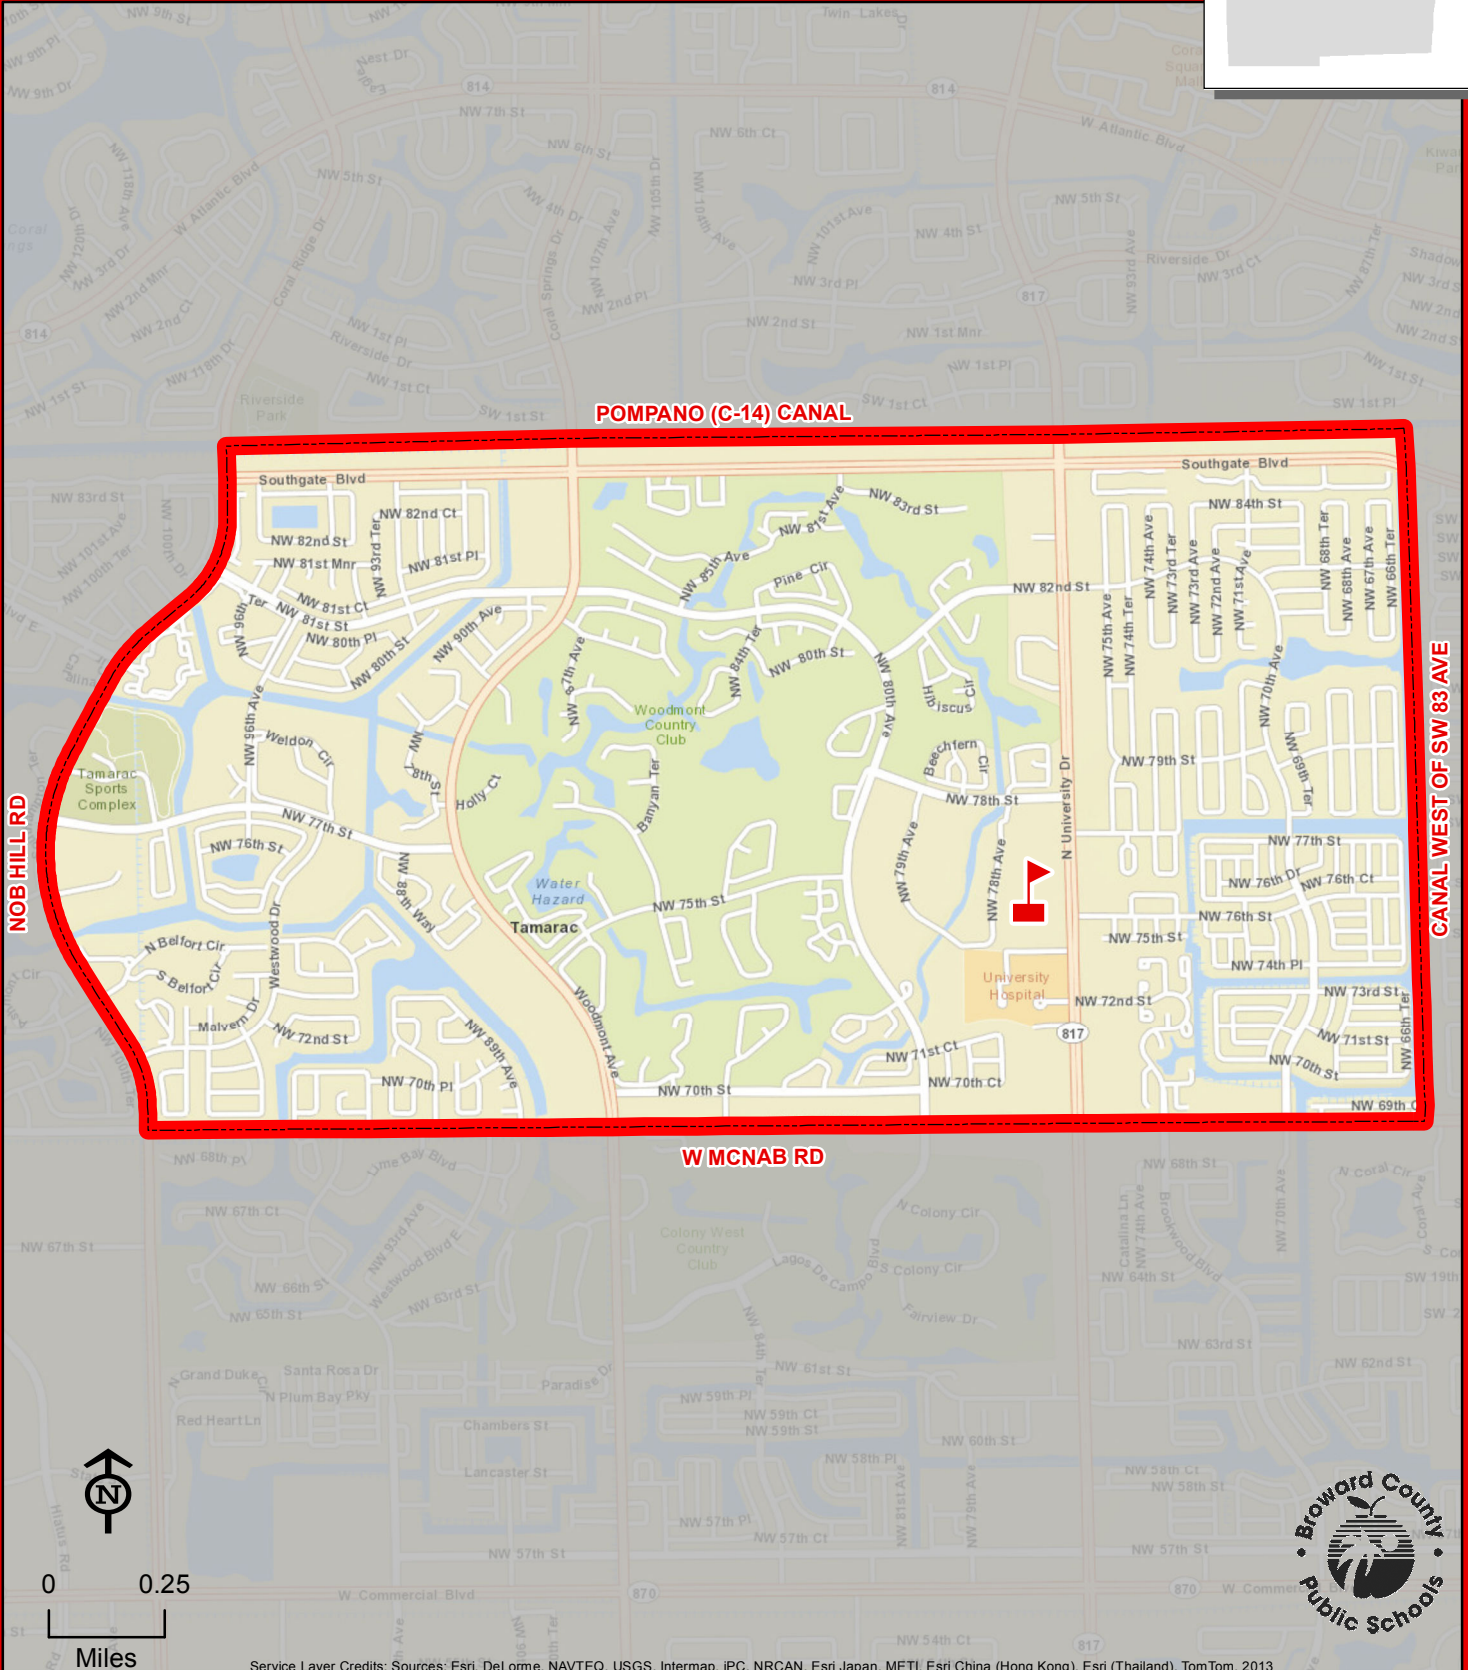

TAMARAC ELEMENTARY SCHOOL

7601 N UNIVERSITY DRIVE
TAMARAC, FLORIDA 33321
754-322-8600

THIS MAP IS FOR CONCEPTUAL PURPOSES ONLY AND SHOULD NOT BE USED FOR LEGAL BOUNDARY DETERMINATIONS